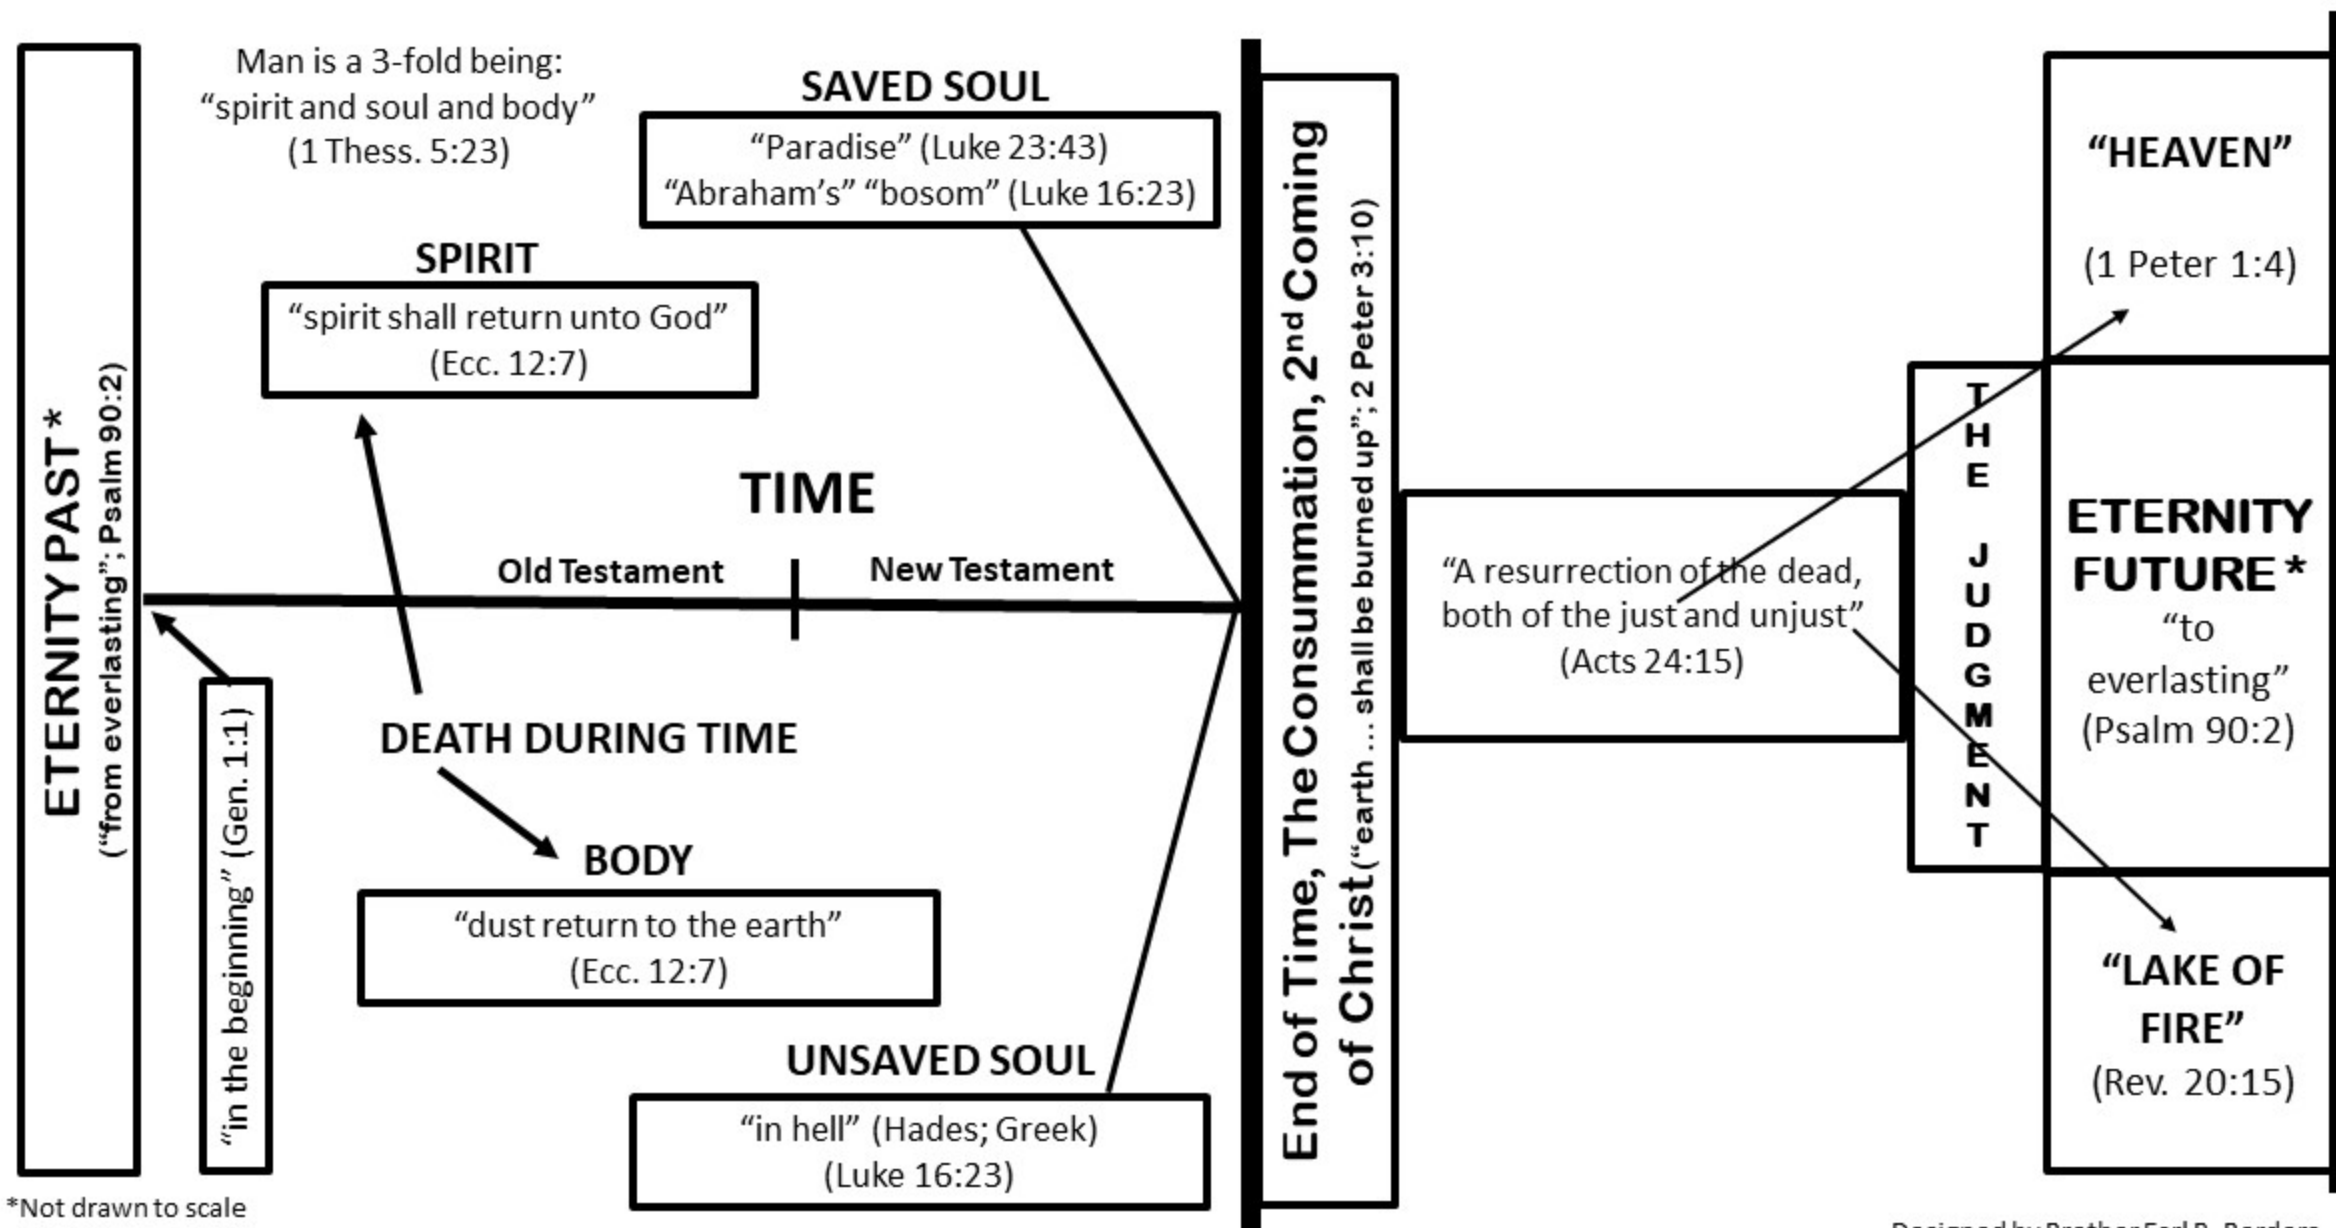

The Divine Scheme of Time & Eternity

*Not drawn to scale

Designed by Brother Earl R. Borders